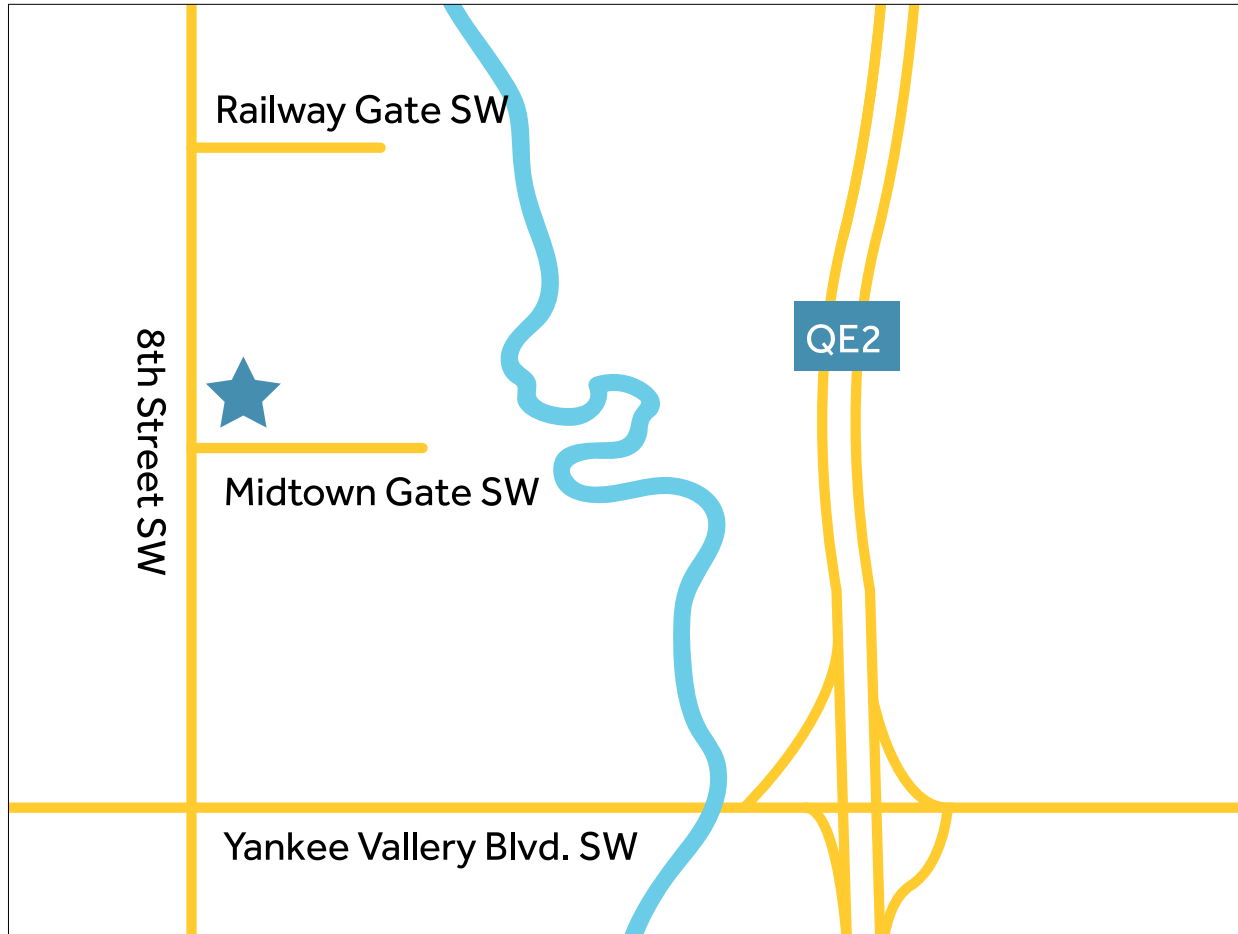

# MIDTOWN

## DRIVING MAP

Midtown is just 20 minutes north of Calgary, close to all of Airdrie's amenities. Our showhomes are located just west of Highway 2; take Exit 282 and head west on Yankee Valley Boulevard, turn right onto 8th Street SW and right again on Midtown Gate and follow the signs!